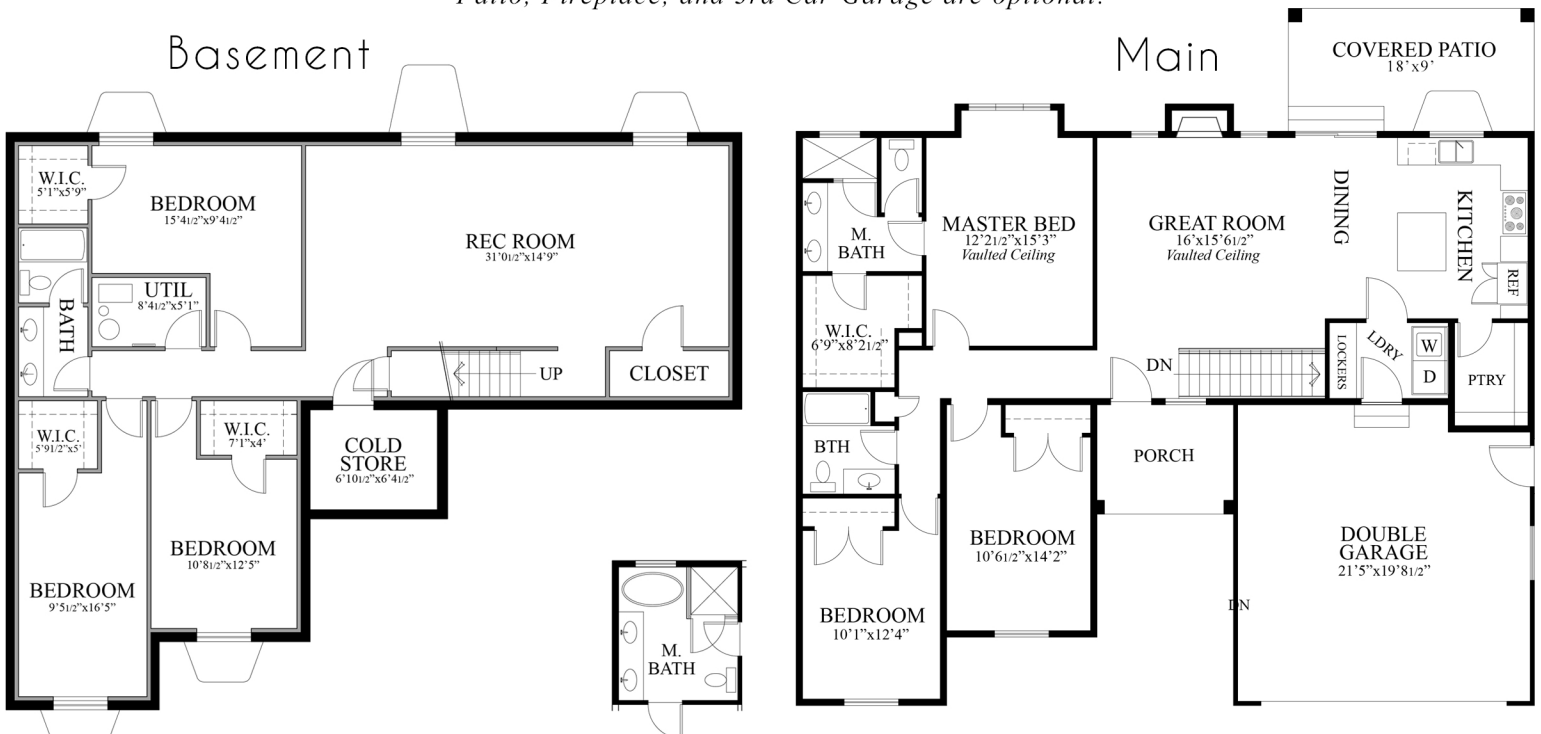

CAPITAL HOMES

"Building Your Capital"

THE *M*ADISON

Main Level: 1,538 Square Feet Basement: 1,538 Square Feet (Unfinished)
Patio, Fireplace, and 3rd Car Garage are optional.

Optional Grand Master Bathroom