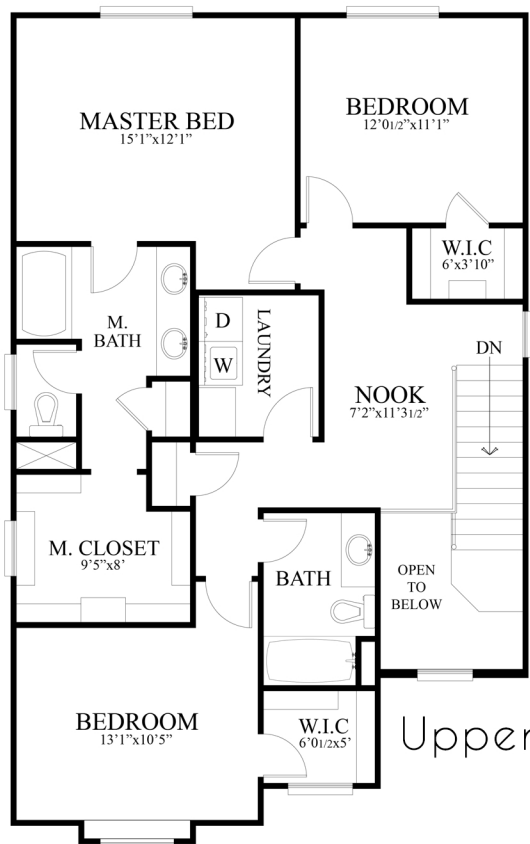

# THE HARTFORD

Main Level: 792 Square Feet    Upper Level: 1,032 Square Feet

Basement: 712 Square Feet (Unfinished)

*Patio, Fireplace, and 3rd Car Garage are optional.*

Upper

Main